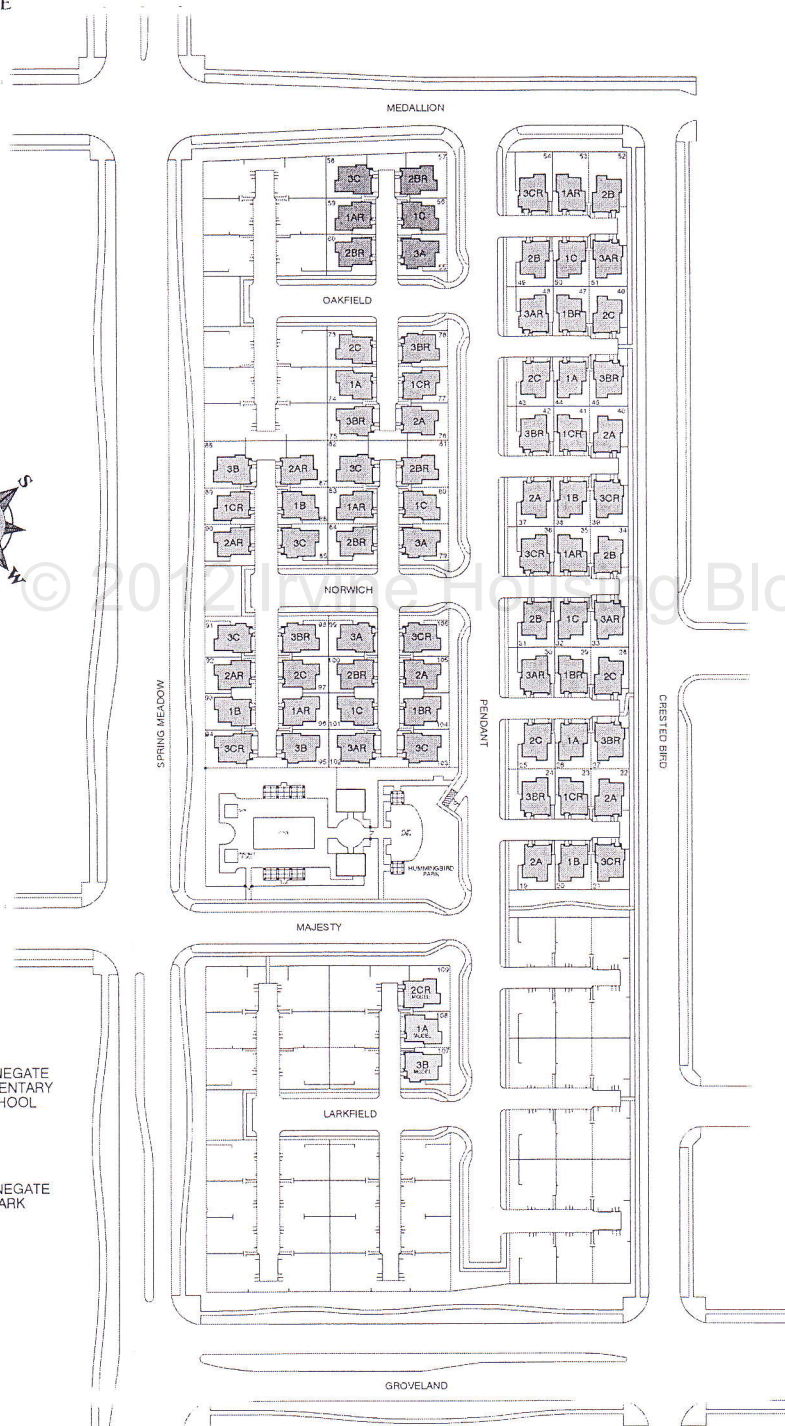

RELEASE 12
HOMES 55-60

San Mateo
AT STONEGATE

949-790-3045

Siteplan, amenities, facilities are artist's renderings and subject to change. Actual development of the homes and community may result in changes including, but not limited to, unit and lot sizes, square footages and improvements. San Mateo by Irvine Pacific® is within the Village of Stonegate, a planned community developed by Irvine Community Development Company LLC, an affiliate of The Irvine Company LLC. Siteplan not guaranteed to scale. CA DRE #01889266